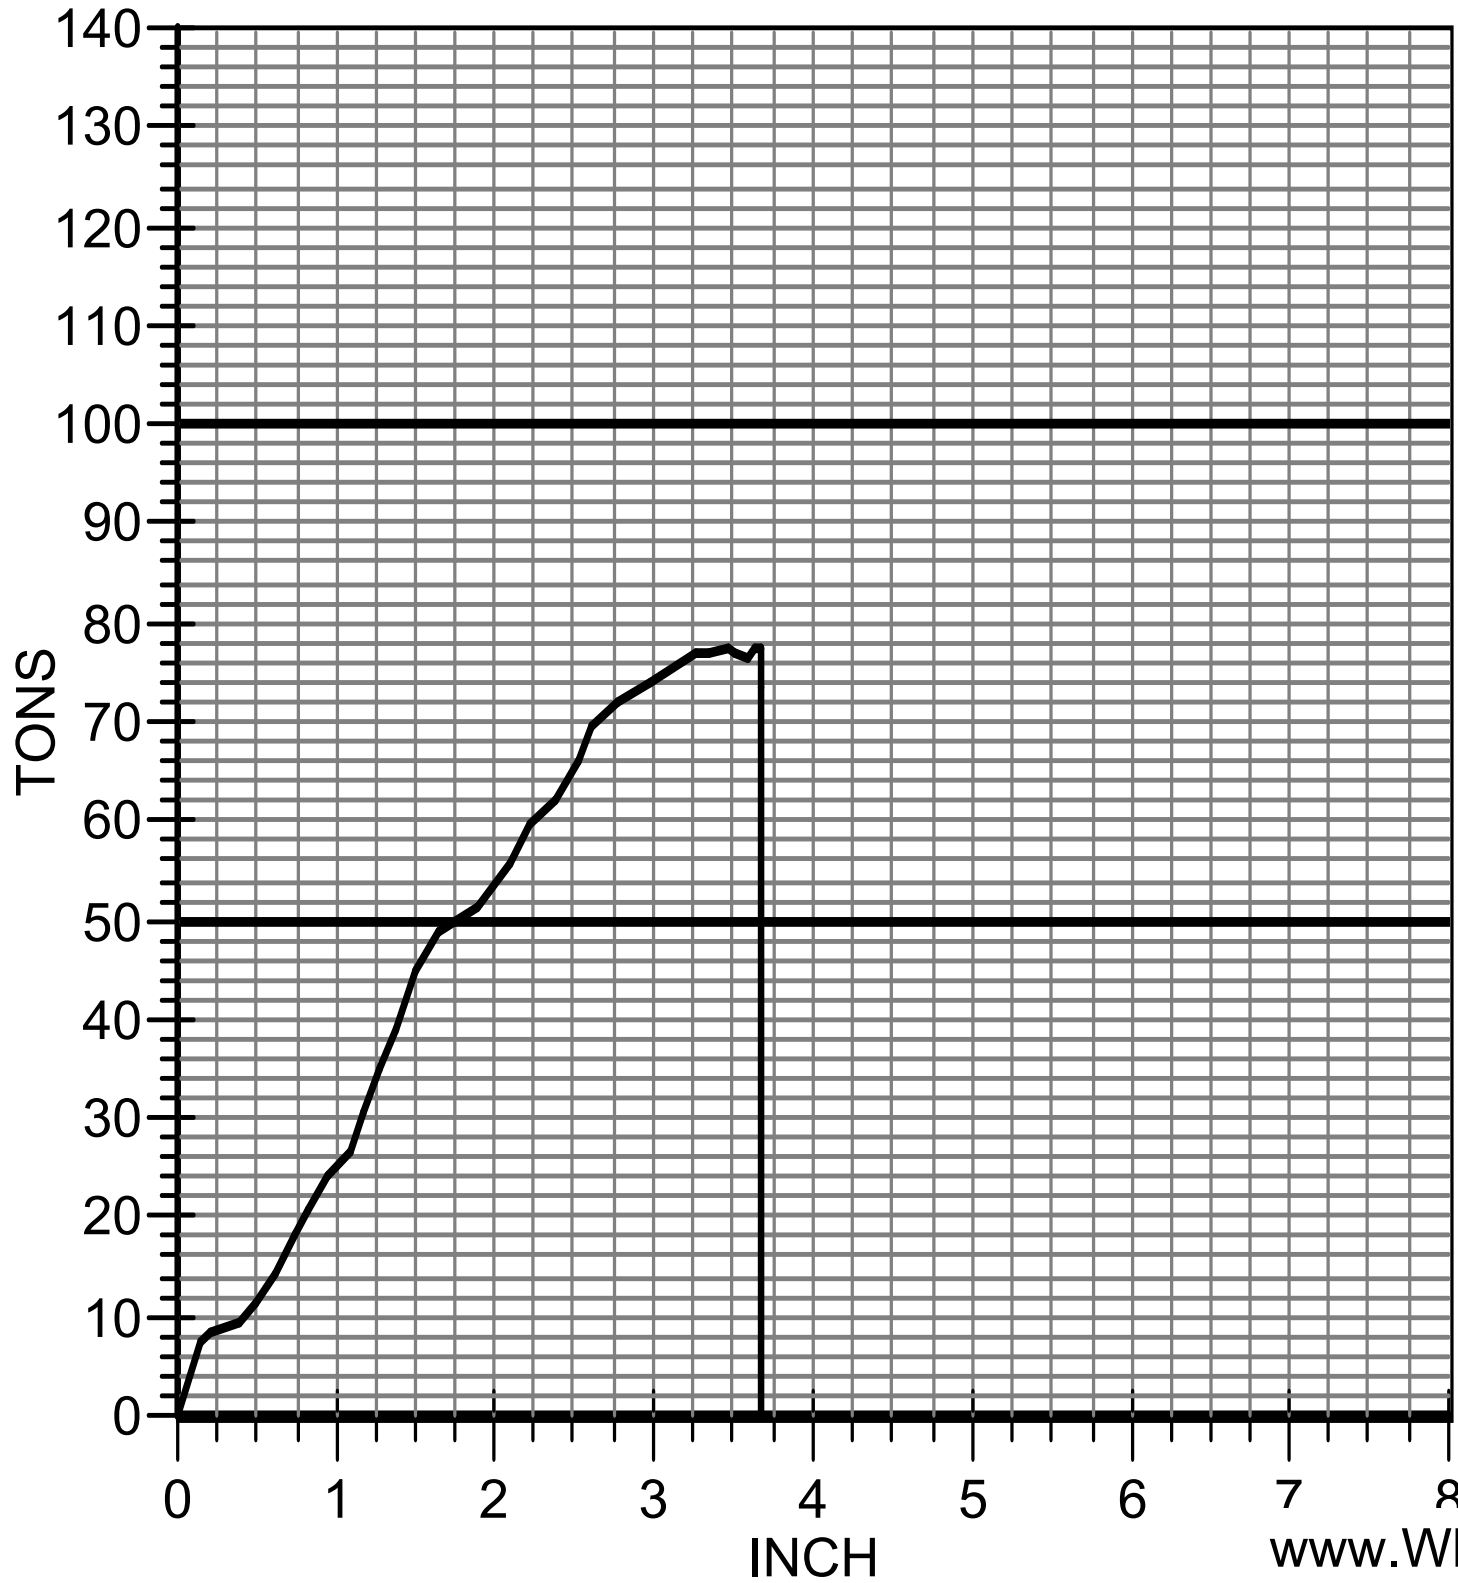

7/6/2006 9:19:50 AM

**SERIAL:
12345-A**

**MAX FORCE:
77**

**WHEEL TYPE:
CH36**

**WHEEL DIA:
121.222**

**OPERATOR:
AIC**

MISFIT

7/6/2006 9:20:12 AM

SERIAL:
12345-B

MAX FORCE:
106

WHEEL TYPE:
CH36

WHEEL DIA:
121.222

OPERATOR:
AIC